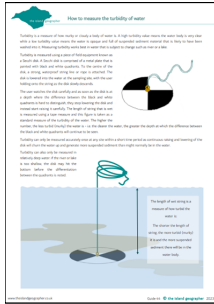

Pollution Fieldwork

How to measure the turbidity of water

Water quality survey

Environmental quality survey (marine environment)

Make your own particulate panel

Make your own Secchi disk

Forty minute fieldwork: Noise pollution

Forty minute fieldwork: Air quality

Litter survey

Smellscape survey

Soundscape survey